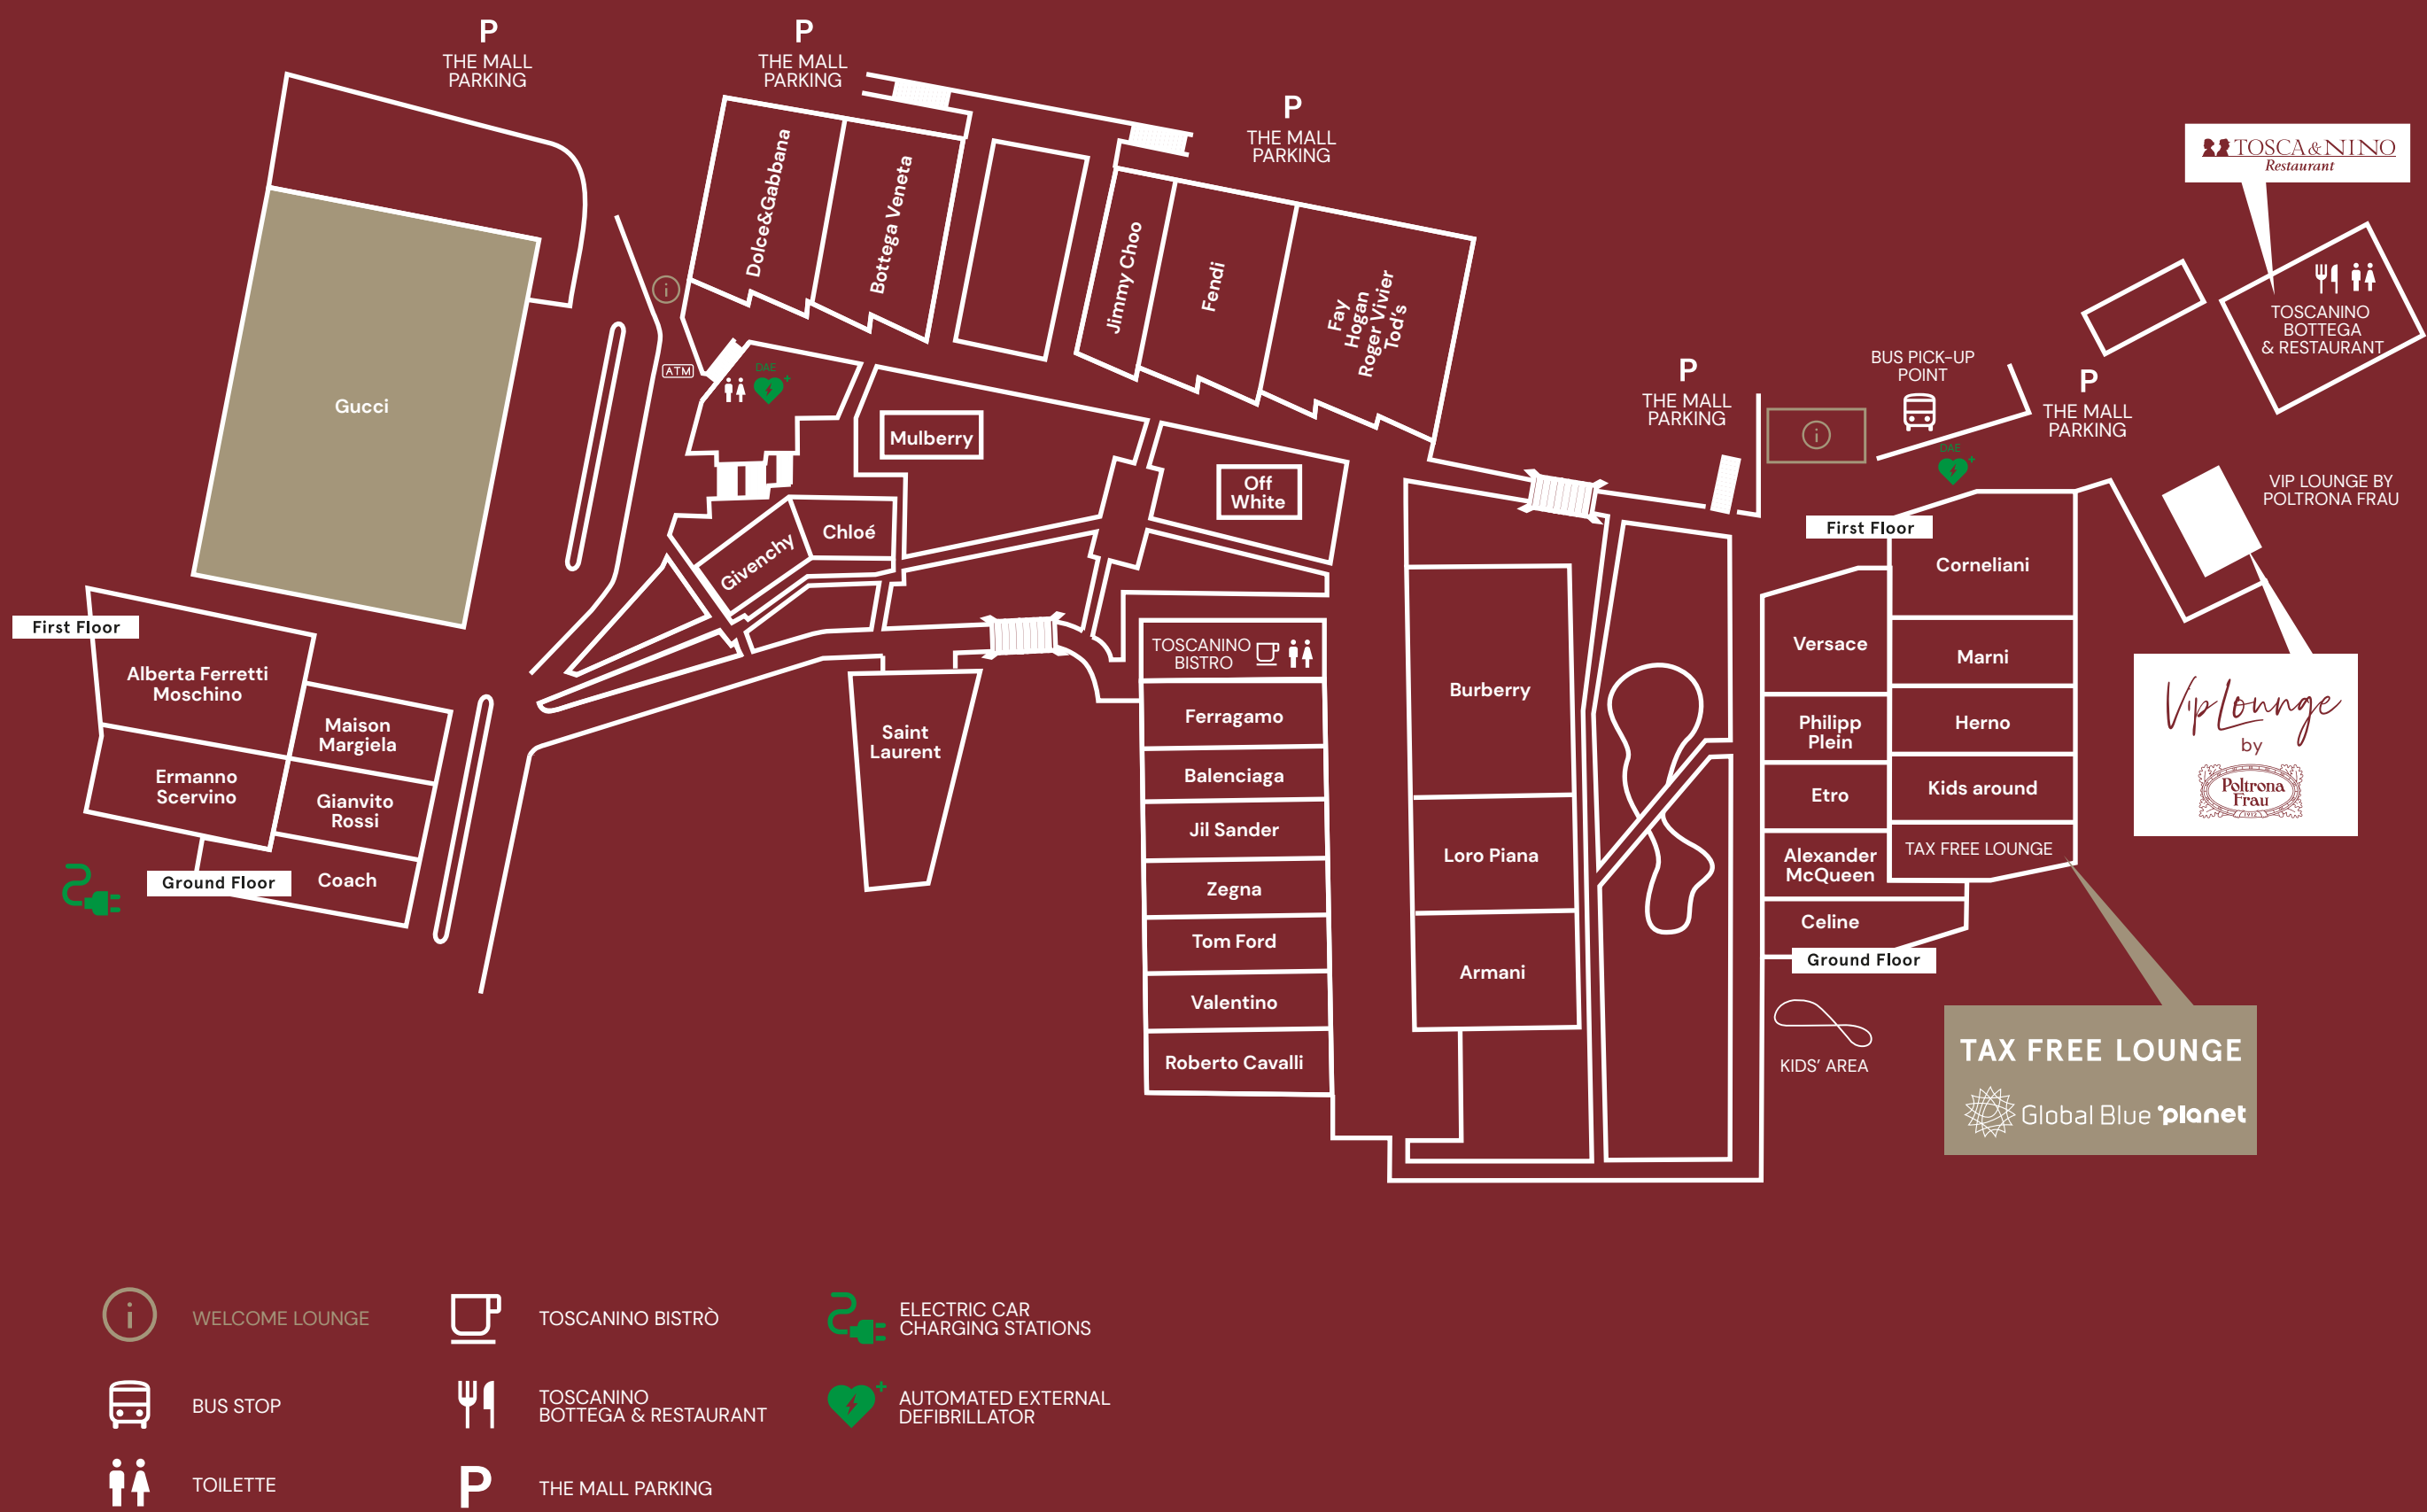

# Store map

Priority line to the Tax Free Lounge  
and priority cash desk to the Gucci store

My *Luxury* Wallet

THE MALL  
FIRENZE

 *Swipe up!*